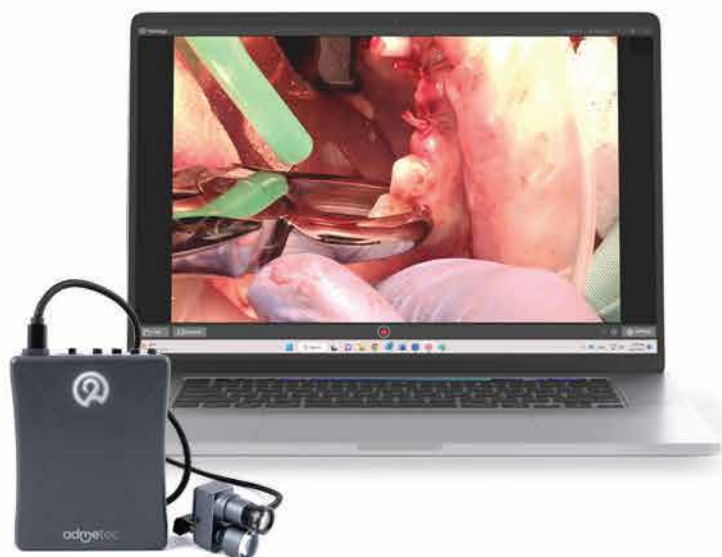

Flamingo features

Integrated HD camera & light

The integration of powerful lighting (70K lux) and Full HD camera makes Flamingo unique and highly effective. The combined focus of light and camera produces a high quality image without shadowing that occurs when the light source is on the overhead unit.

Focus set at your unique working distance

We designed Flamingo with manual focus that, once set at your unique working distance, remains in focus because ergonomics matter. Auto-focus functionality would add extraneous weight and unpleasant disorientation, both of which cause physical strain and stress. The focus is set at your working distance once before you begin working and then you are good to go.

Only as a light source or as a camera: 8 hours

Camera and light: 4 hours

Real-time broadcast via WiFi

Flamingo wireless transmission projects directly to the computer, turning explanations of what you are doing into live demonstrations that colleagues and students can participate in.

Admetec proprietary software

Our software enables video editing, including taking quality screen captures, and automatic software updates.

We've got **your back.**

Admetec designs, develops, manufactures, and distributes handcrafted, custom-fitted magnifying loupes and headlights as well as an integrated camera and headlight.